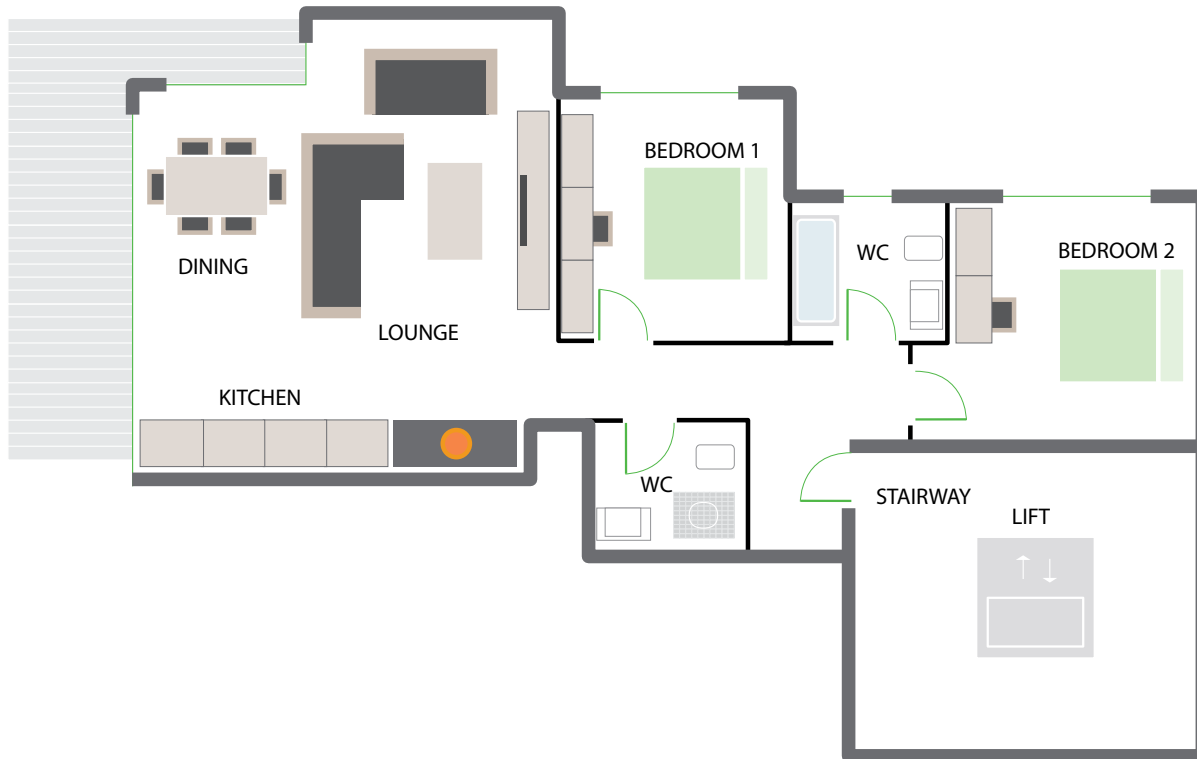

## ACCOMODATION

MAXIMUM GUESTS: 4  
LIVING AREA: 100m<sup>2</sup>  
STAFF: ZSC Concierge Team

## GROUND FLOOR

Fitness room  
Shower room with WC  
Relaxation and Massage area  
Outdoor Jacuzzi

## 2ND FLOOR

BEDROOM 1 – Twin or super king-size bedroom with private bathroom with shower and WC.  
BEDROOM 2 – Twin or super king-size bedroom with private bathroom with bath and WC.

## LOUNGE

Spacious lounge with Oak floors and an open fire, Matterhorn views and flatscreen LCD TV