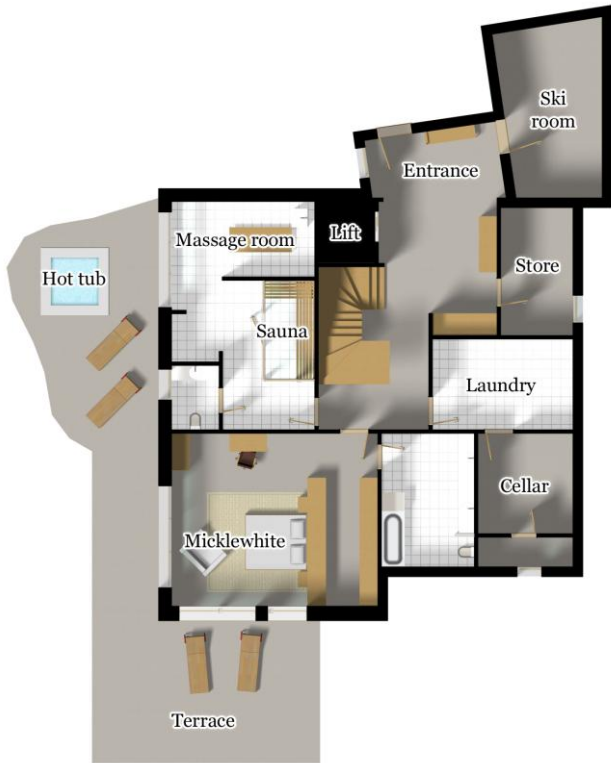

De Mauriac

Twin or Superking size bed. En-suite bathroom with shower. Opens to balcony, view across Zermatt to Matterhorn.

Sendak

Twin or Superking size bed. En-suite bathroom with shower. Opens to private balcony, view across Zermatt to Matterhorn.

Zbriger

Twin or Superking size bed. En-suite bathroom with shower.

Ravel

Twin or Superking size bed. En-suite bathroom with bath and handheld shower. Opens onto terrace. View across Zermatt to Matterhorn.

Micklewhite

Twin or Superking size bed. En-suite bathroom with bath and handheld shower. Opens onto terrace, access to hot tub. View across Zermatt to Matterhorn.

Facilities

Wellness area with Sauna, Massage room, Shower, WC

Study area with guest computer, printer and phone

Secure wireless internet throughout

Floor 1

Floor 2

Floor 3

Floor 4