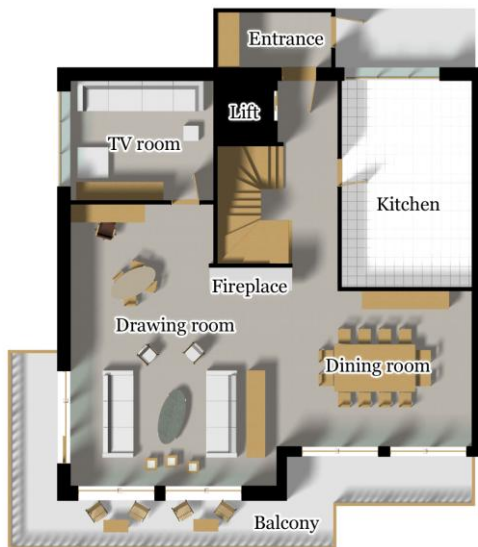

De Mauriac

Twin or Superking size bed. En-suite bathroom with shower. Opens to balcony, view across Zermatt to Matterhorn.

Sendak

Twin or Superking size bed. En-suite bathroom with shower. Opens to private balcony, view across Zermatt to Matterhorn.

Zbriger

Twin or Superking size bed. En-suite bathroom with shower.

Ravel

Twin or Superking size bed. En-suite bathroom with bath and handheld shower. Opens onto terrace. View across Zermatt to Matterhorn.

Micklewhite

Twin or Superking size bed. En-suite bathroom with bath and handheld shower. Opens onto terrace, access to hot tub. View across Zermatt to Matterhorn.

Facilities

Wellness area with Sauna, Massage room, Shower, WC

Study area with guest computer, printer and phone

Secure wireless internet throughout

Floor 1

Floor 2

Floor 3

Floor 4