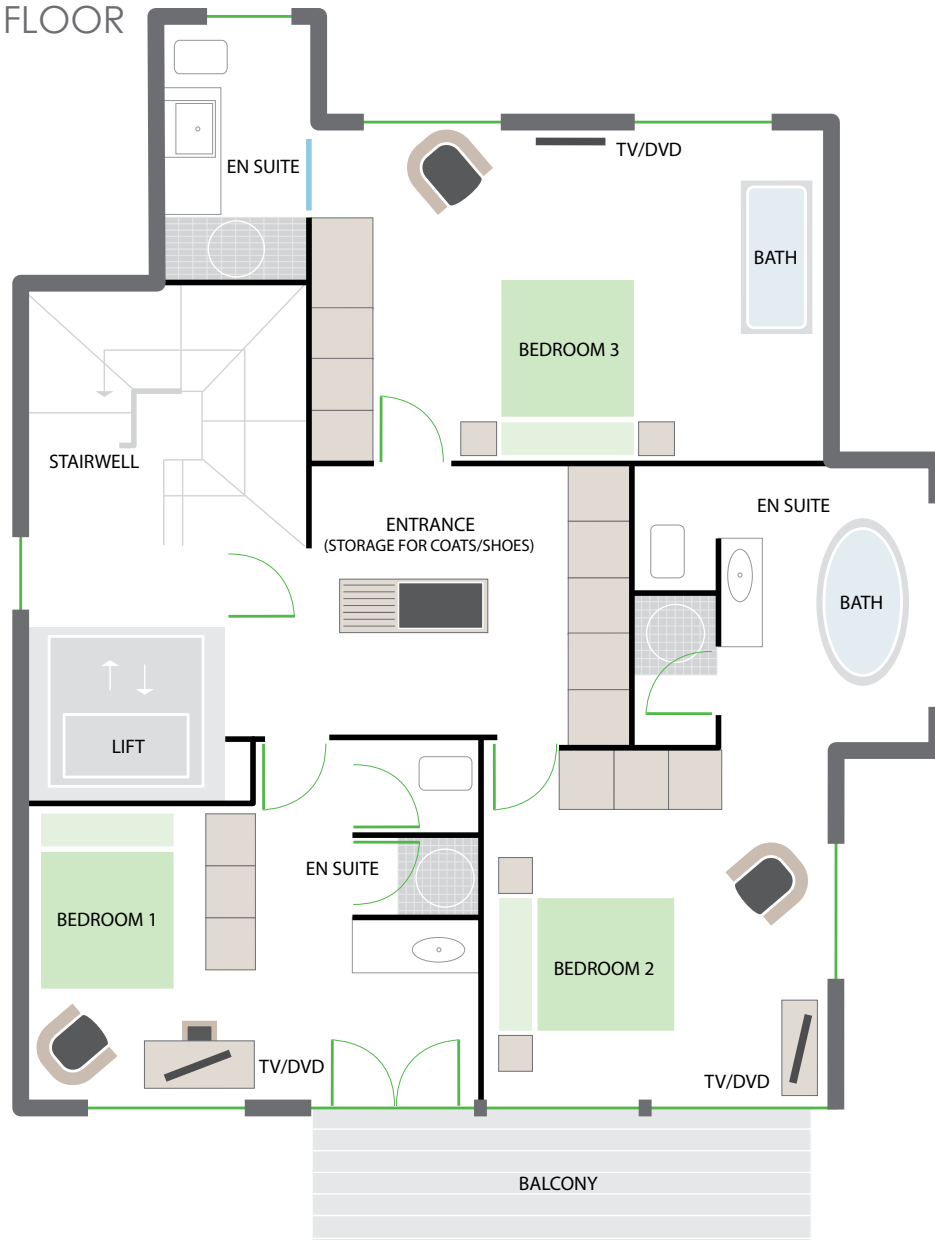

CHALET HIGH SEVEN PENTHOUSE

3RD FLOOR

ACCOMODATION

MAXIMUM GUESTS: 8 (+1)
LIVING AREA: 235M2
STAFF: ZSC Concierge Team
BEDROOMS: 4
INTERNAL ELEVATOR
SKI-IN AND SKI-OUT
BIO SAUNA

3RD FLOOR

MASTER BEDROOM - Double bedroom with an en suite shower and WC. There is a TV and DVD.

FACILITIES

Wellness with Bio Sauna and Large Round Lit Relaxation Bath
Large Balconies
Matterhorn views
Open fire
TV and DVD in lounge and bedrooms
I-POD and I-PAD docking stations

CREATURE COMFORTS

Personal bathrobes and slippers
Amenities spa range
Josephine Troisseau Homes beautiful linen
Goose feather and down pillows and duvets
(Anti allergenic duvets and pillows available on request)

COMMUNICATIONS

WiFi throughout

CHALET HIGH SEVEN PENTHOUSE

2ND FLOOR

ACCOMODATION

MAXIMUM GUESTS: 8 (+1)
LIVING AREA: 235M2
STAFF: ZSC Concierge Team
BEDROOMS: 4
INTERNAL ELEVATOR
SKI-IN AND SKI-OUT
BIO SAUNA

2ND FLOOR

BEDROOM 1 - Double bedroom with Matterhorn views an en suite shower and WC. There is a TV and DVD player and balcony.

BEDROOM 2 - Double bedroom has a balcony with Matterhorn views and an en suite bathroom. The bathroom has a free-standing bath and separate walk-in shower and WC.