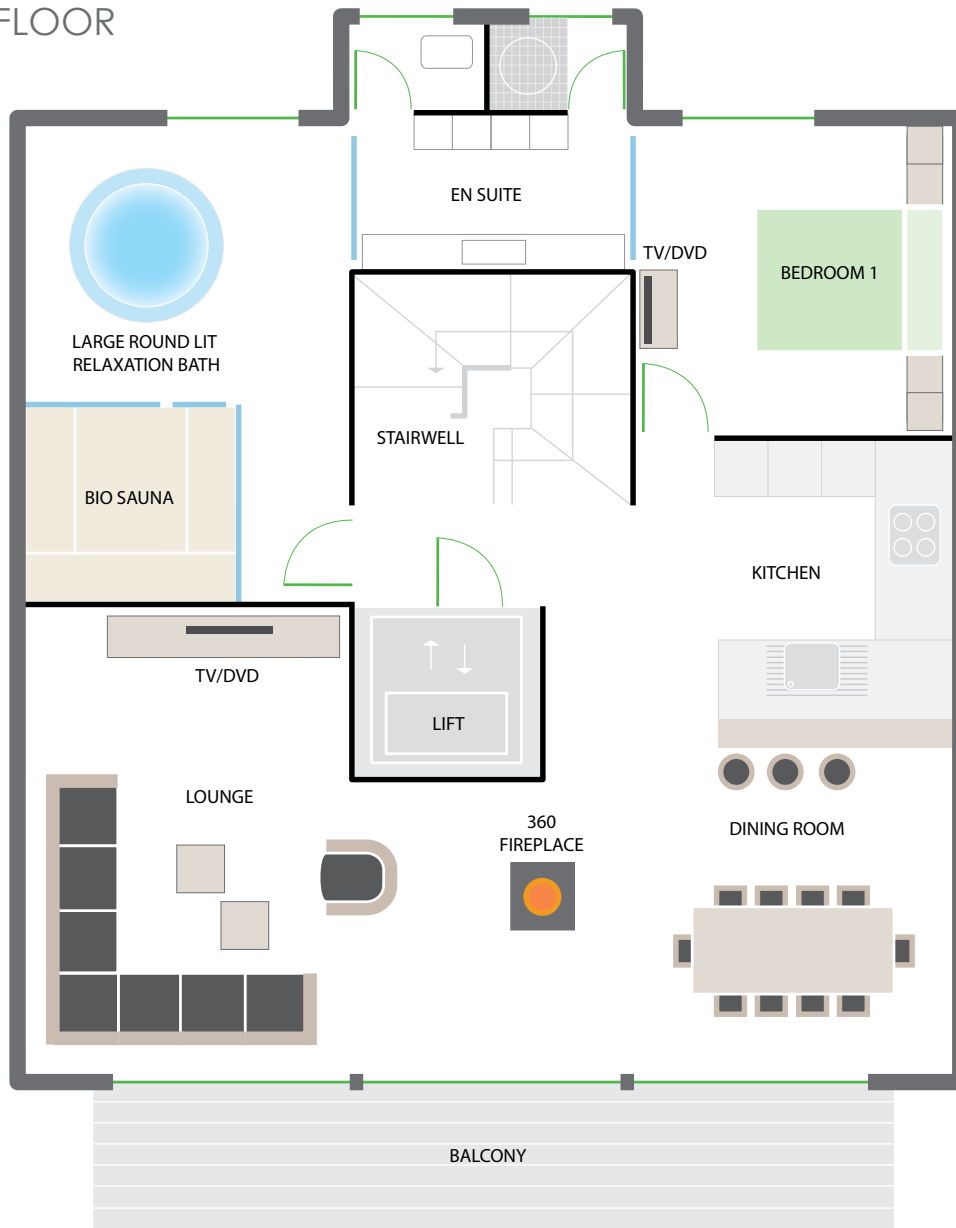

CHALET HIGH SEVEN PENTHOUSE

3RD FLOOR

ACCOMODATION

MAXIMUM GUESTS: 8 (+1)
LIVING AREA: 235M2
STAFF: ZSC Concierge Team
BEDROOMS: 4
INTERNAL ELEVATOR
SKI-IN AND SKI-OUT
BIO SAUNA

3RD FLOOR

MASTER BEDROOM - Double bedroom with an en suite shower and WC. There is a TV and DVD.

FACILITIES

Wellness with Bio Sauna and Large Round Lit Relaxation Bath
Large Balconies
Matterhorn views
Open fire
TV and DVD in lounge and bedrooms
I-POD and I-PAD docking stations

CREATURE COMFORTS

Personal bathrobes and slippers
Amenities spa range
Josephine Troisseau Homes beautiful linen
Goose feather and down pillows and duvets
(Anti allergenic duvets and pillows available on request)

COMMUNICATIONS

WiFi throughout

CHALET HIGH SEVEN PENTHOUSE

2ND FLOOR

ACCOMODATION

MAXIMUM GUESTS: 8 (+1)
LIVING AREA: 235M2
STAFF: ZSC Concierge Team
BEDROOMS: 4
INTERNAL ELEVATOR
SKI-IN AND SKI-OUT
BIO SAUNA

2ND FLOOR

BEDROOM 1 - Double bedroom with Matterhorn views an en suite shower and WC. There is a TV and DVD player and balcony.

BEDROOM 2 - Double bedroom has a balcony with Matterhorn views and an en suite bathroom. The bathroom has a free-standing bath and separate walk-in shower and WC.