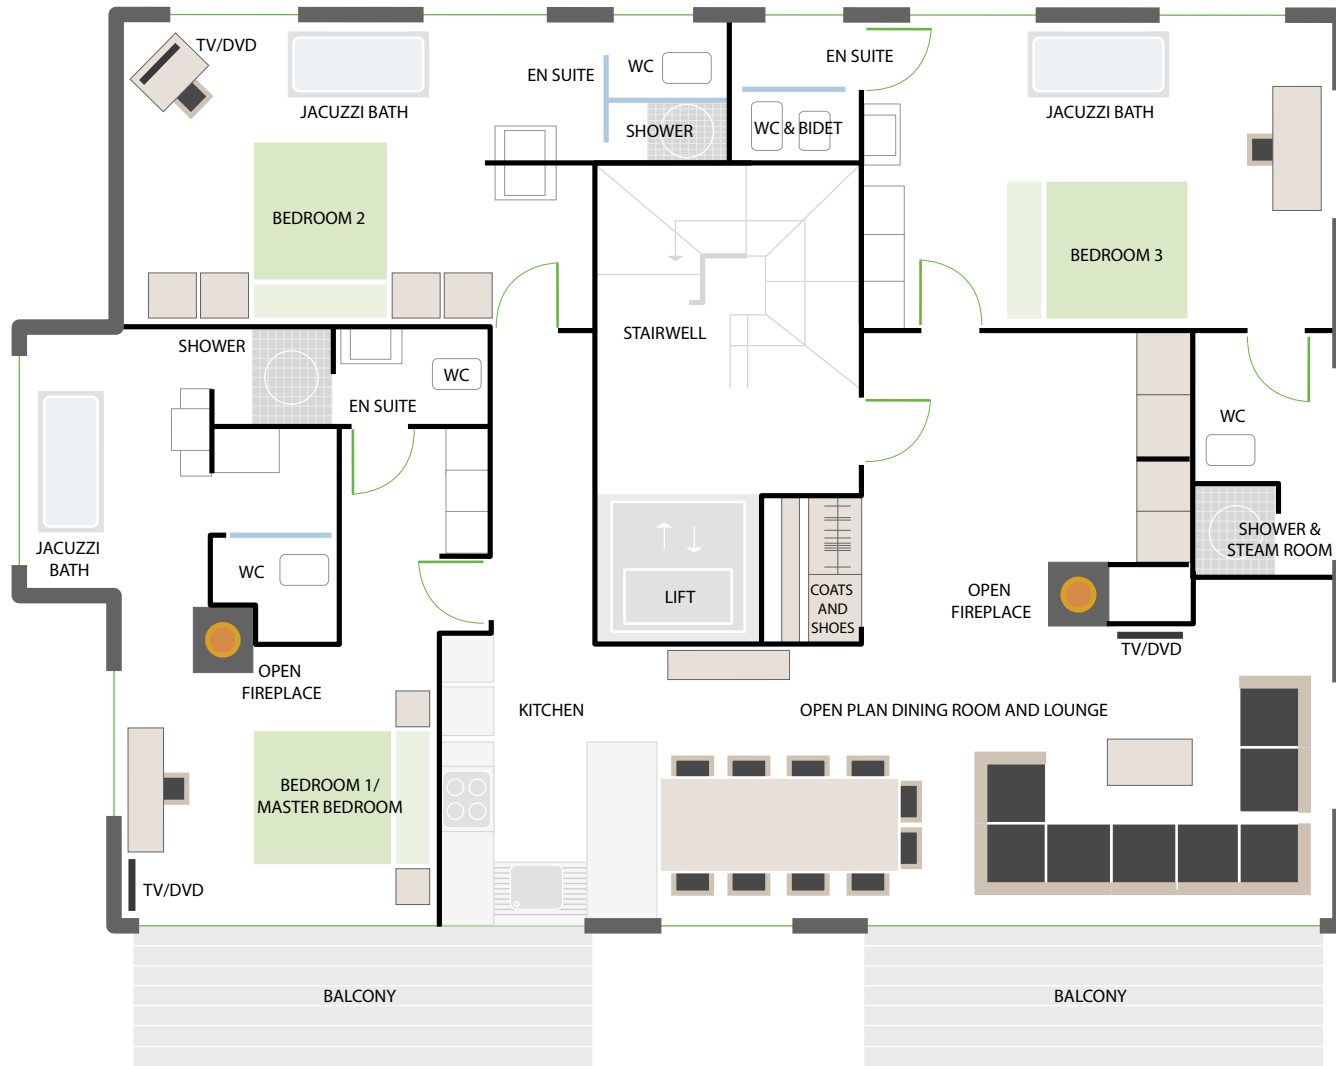

## 1ST FLOOR

## ACCOMODATION

MAXIMUM GUESTS: 6  
LIVING AREA: 140M2  
STAFF: ZSC Concierge Team  
BEDROOMS: 3  
INTERNAL ELEVATOR  
SKI-IN AND SKI-OUT

### 1ST FLOOR

**BEDROOM 1/MASTER BEDROOM** - Kingsize bed, an open fire, balcony and Matterhorn views, TV and DVD player. There is a large en suite bathroom with Jacuzzi bath, walk-in shower sink and WC. There is also a separate sink and WC and a dressing area.

**BEDROOM 2** - Double/twin bedroom with TV and DVD player, a free-standing Jacuzzi bath and en suite walk-in shower, twin sinks and WC.

**BEDROOM 3** - Double/twin bedroom with TV and DVD player, a free-standing Jacuzzi bath and en suite walk-in shower, sink and WC. There is also a second en suite WC and bidet.