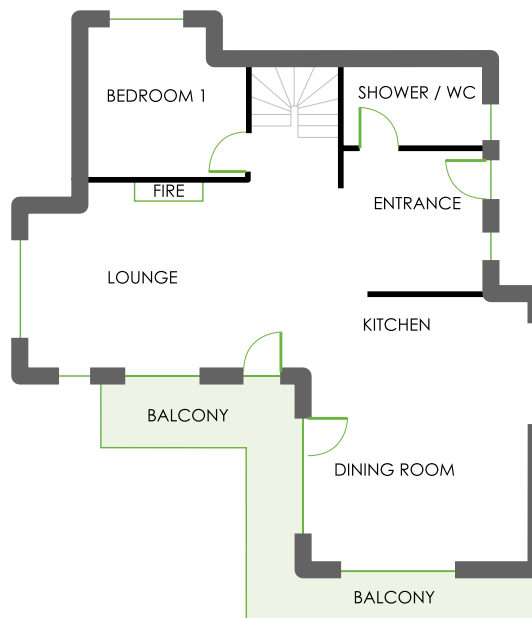

LOWER GROUND FLOOR

1ST FLOOR

2ND FLOOR

ACCOMMODATION

MAXIMUM GUESTS: 8
LIVING AREA: 170 m²
STAFF: 2 and ZSC Concierge Team

LOWER GROUND FLOOR
Spa and relaxation area shared with Chalet Argos
Laundry room
Ski Room

1ST FLOOR
BEDROOM 1 - Twin or super-king size bedroom with private bathroom with shower, sink and WC.

2ND FLOOR
BEDROOM 2 - Twin or super-king size bedroom with Matterhorn views shares bathroom with bedroom 4 with shower, sink and WC.

BEDROOM 3 - Master bedroom with twin or super-king size bed with en-suite bathroom with bath/shower, double sink and WC and Matterhorn views.

BEDROOM 4 - Twin or super-king size bedroom shares bathroom with bedroom 2 with shower, sink and WC.

COMMUNICATIONS
Desk with PC
Wireless Internet throughout the house