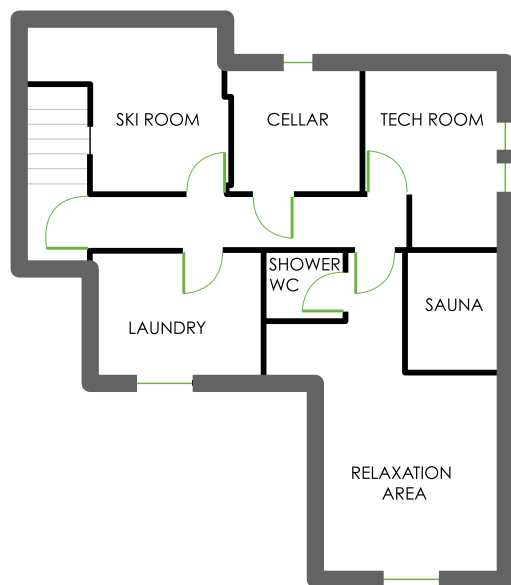

LOWER GROUND FLOOR

1ST FLOOR

2ND FLOOR

ACCOMMODATION

MAXIMUM GUESTS: 8
LIVING AREA: 170 m²
STAFF: 2 and ZSC Concierge Team

LOWER GROUND FLOOR
Spa and relaxation area shared with Chalet Argos
Laundry room
Ski Room

1ST FLOOR
BEDROOM 1 - Twin or super-king size bedroom with private bathroom with shower, sink and WC.

2ND FLOOR
BEDROOM 2 - Twin or super-king size bedroom with Matterhorn views shares bathroom with bedroom 4 with shower, sink and WC.

BEDROOM 3 - Master bedroom with twin or super-king size bed with en-suite bathroom with bath/shower, double sink and WC and Matterhorn views.

BEDROOM 4 - Twin or super-king size bedroom shares bathroom with bedroom 2 with shower, sink and WC.

COMMUNICATIONS
Desk with PC
Wireless Internet throughout the house