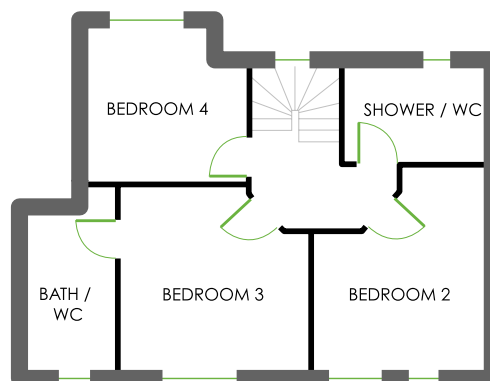

LOWER GROUND FLOOR

1ST FLOOR

2ND FLOOR

ACCOMMODATION

MAXIMUM GUESTS: 8
LIVING AREA: 170 m²
STAFF: 2 and ZSC Concierge Team

LOWER GROUND FLOOR
Spa and relaxation area shared with Chalet Argos
Laundry room
Ski Room

1ST FLOOR
BEDROOM 1 - Twin or super-king size bedroom with private bathroom with shower, sink and WC.

2ND FLOOR
BEDROOM 2 - Twin or super-king size bedroom with Matterhorn views shares bathroom with bedroom 4 with shower, sink and WC.

BEDROOM 3 - Master bedroom with twin or super-king size bed with en-suite bathroom with bath/shower, double sink and WC and Matterhorn views.

BEDROOM 4 - Twin or super-king size bedroom shares bathroom with bedroom 2 with shower, sink and WC.

COMMUNICATIONS
Desk with PC
Wireless Internet throughout the house