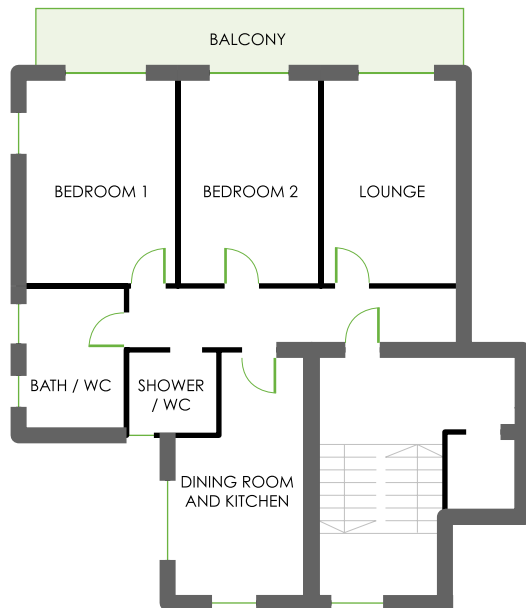

## APARTMENT MATTERHORN II

### ACCOMMODATION

MAXIMUM GUESTS: 4+2  
LIVING AREA: 85m<sup>2</sup>  
STAFF: ZSC Concierge Team

**BEDROOM 1** – Austrian twin with private bathroom with large rainfall shower, sink and WC, balcony and Matterhorn Views.

**BEDROOM 2** – Austrian Twin with private bathroom with Jacuzzi bath/shower, sink and WC, balcony and Matterhorn Views.

**INFANTS COTS**  
Possible in both bedrooms but bedroom 2 most suitable.

**ACCESS**  
Centrally located just a 3 minute stroll to the main church square or less to the river where you can take the electro bus to either ski area.

**FACILITIES**  
Large south facing balcony  
Fantastic Matterhorn views.  
TV/DVD in living area  
Dishwasher  
Hairdryer

**COMMUNICATIONS**  
Internet in the house