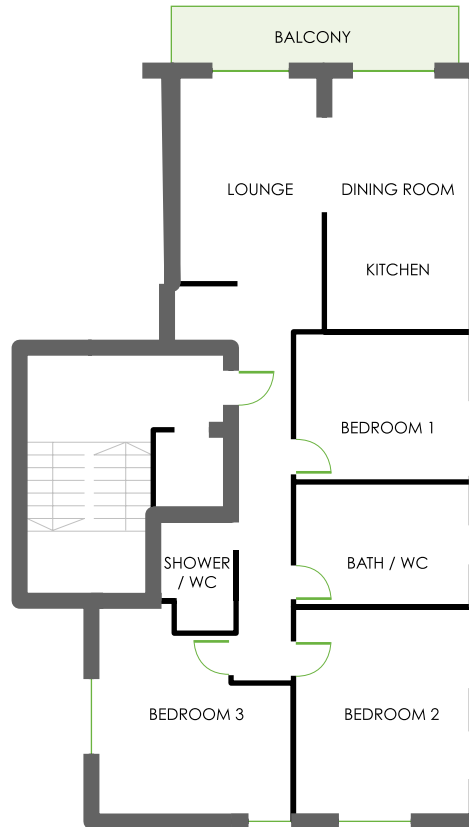

### ACCOMMODATION

MAXIMUM GUESTS: 4+2  
LIVING AREA: 85m<sup>2</sup>  
STAFF: ZSC Concierge Team

**BEDROOM 1** – Austrian twin with private bathroom with large rainfall shower, sink and WC, balcony and Matterhorn Views.

**BEDROOM 2** – Austrian Twin with private bathroom with Jacuzzi bath/shower, sink and WC, balcony and Matterhorn Views.

**INFANTS COTS**  
Possible in both bedrooms but bedroom 2 most suitable.

**ACCESS**  
Centrally located just a 3 minute stroll to the main church square or less to the river where you can take the electro bus to either ski area.

**FACILITIES**  
Large south facing balcony  
Fantastic Matterhorn views.  
TV/DVD in living area  
Dishwasher  
Hairdryer

**COMMUNICATIONS**  
Internet in the house

## APARTMENT MATTERHORN II