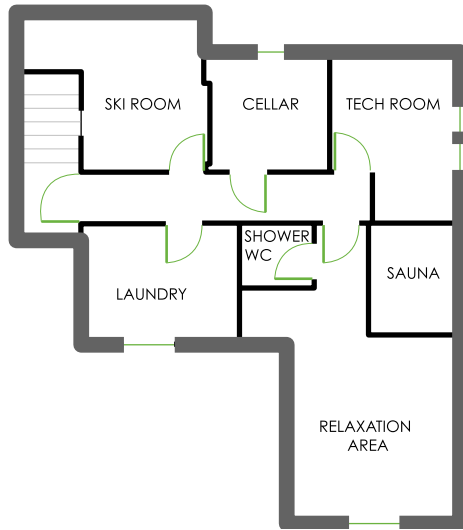

LOWER GROUND FLOOR

GROUND FLOOR

ACCOMMODATION

MAXIMUM GUESTS: 12
LIVING AREA: 255 m²
STAFF: 2 and ZSC
Concierge Team

LOWER GROUND FLOOR

Private Spa and relaxation area
Laundry room
Ski Room

GROUND FLOOR

BEDROOM 1 - Twin or super-king size bedroom with fantastic mountain views shares bathroom with bedroom 2 with shower, sink and WC.

BEDROOM 2 - Twin or super-king size bedroom with Matterhorn views and a balcony shares bathroom with bedroom 2 with shower, sink and WC.

1ST FLOOR

2ND FLOOR

1ST FLOOR

BEDROOM 3 - Twin or super-king size bedroom with private bathroom with shower, sink and WC.

2ND FLOOR

BEDROOM 4 - Twin or super-king size bedroom with Matterhorn views shares bathroom with bedroom 5 with shower, sink and WC.

BEDROOM 5 - Master bedroom with twin or super-king size bed with en-suite bathroom with bath/shower, double sink and WC and Matterhorn views.

BEDROOM 6 - Twin or super-king size bedroom shares bathroom with bedroom 4 with shower, sink and WC.

INFANTS COTS

Possible in all bedrooms but most comfortable in master bedroom (bedroom 5), bedroom 2 and bedroom 3.