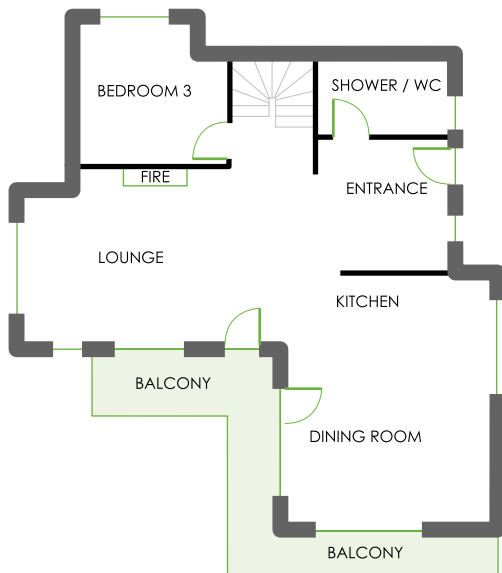

LOWER GROUND FLOOR

GROUND FLOOR

ACCOMMODATION

MAXIMUM GUESTS: 12
LIVING AREA: 255 m²
STAFF: 2 and ZSC
Concierge Team

LOWER GROUND FLOOR

Private Spa and relaxation area
Laundry room
Ski Room

GROUND FLOOR

BEDROOM 1 - Twin or super-king size bedroom with fantastic mountain views shares bathroom with bedroom 2 with shower, sink and WC.

BEDROOM 2 - Twin or super-king size bedroom with Matterhorn views and a balcony shares bathroom with bedroom 2 with shower, sink and WC.

1ST FLOOR

2ND FLOOR

1ST FLOOR

BEDROOM 3 - Twin or super-king size bedroom with private bathroom with shower, sink and WC.

2ND FLOOR

BEDROOM 4 - Twin or super-king size bedroom with Matterhorn views shares bathroom with bedroom 5 with shower, sink and WC.

BEDROOM 5 - Master bedroom with twin or super-king size bed with en-suite bathroom with bath/shower, double sink and WC and Matterhorn views.

BEDROOM 6 - Twin or super-king size bedroom shares bathroom with bedroom 4 with shower, sink and WC.

INFANTS COTS

Possible in all bedrooms but most comfortable in master bedroom (bedroom 5), bedroom 2 and bedroom 3.