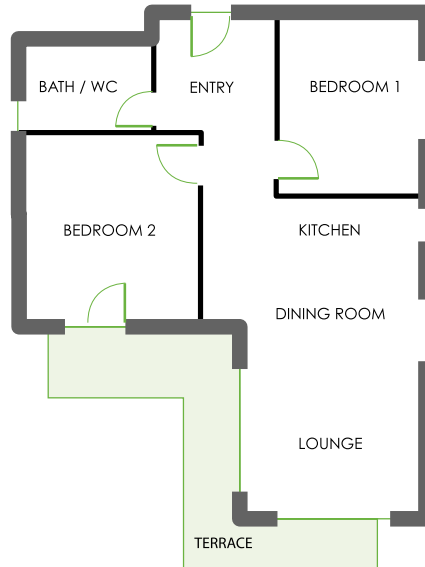

LOWER GROUND FLOOR

GROUND FLOOR

ACCOMMODATION

MAXIMUM GUESTS: 12
LIVING AREA: 255 m²
STAFF: 2 and ZSC
Concierge Team

LOWER GROUND FLOOR

Private Spa and relaxation area
Laundry room
Ski Room

GROUND FLOOR

BEDROOM 1 - Twin or super-king size bedroom with fantastic mountain views shares bathroom with bedroom 2 with shower, sink and WC.

BEDROOM 2 - Twin or super-king size bedroom with Matterhorn views and a balcony shares bathroom with bedroom 2 with shower, sink and WC.

1ST FLOOR

2ND FLOOR

1ST FLOOR

BEDROOM 3 - Twin or super-king size bedroom with private bathroom with shower, sink and WC.

2ND FLOOR

BEDROOM 4 - Twin or super-king size bedroom with Matterhorn views shares bathroom with bedroom 5 with shower, sink and WC.

BEDROOM 5 - Master bedroom with twin or super-king size bed with en-suite bathroom with bath/shower, double sink and WC and Matterhorn views.

BEDROOM 6 - Twin or super-king size bedroom shares bathroom with bedroom 4 with shower, sink and WC.

INFANTS COTS

Possible in all bedrooms but most comfortable in master bedroom (bedroom 5), bedroom 2 and bedroom 3.