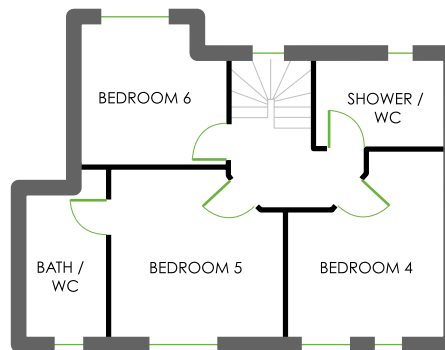

LOWER GROUND FLOOR

GROUND FLOOR

ACCOMMODATION

MAXIMUM GUESTS: 12
LIVING AREA: 255 m²
STAFF: 2 and ZSC
Concierge Team

LOWER GROUND FLOOR

Private Spa and relaxation area
Laundry room
Ski Room

GROUND FLOOR

BEDROOM 1 - Twin or super-king size bedroom with fantastic mountain views shares bathroom with bedroom 2 with shower, sink and WC.

BEDROOM 2 - Twin or super-king size bedroom with Matterhorn views and a balcony shares bathroom with bedroom 2 with shower, sink and WC.

1ST FLOOR

2ND FLOOR

1ST FLOOR

BEDROOM 3 - Twin or super-king size bedroom with private bathroom with shower, sink and WC.

2ND FLOOR

BEDROOM 4 - Twin or super-king size bedroom with Matterhorn views shares bathroom with bedroom 5 with shower, sink and WC.

BEDROOM 5 - Master bedroom with twin or super-king size bed with en-suite bathroom with bath/shower, double sink and WC and Matterhorn views.

BEDROOM 6 - Twin or super-king size bedroom shares bathroom with bedroom 4 with shower, sink and WC.

INFANTS COTS

Possible in all bedrooms but most comfortable in master bedroom (bedroom 5), bedroom 2 and bedroom 3.