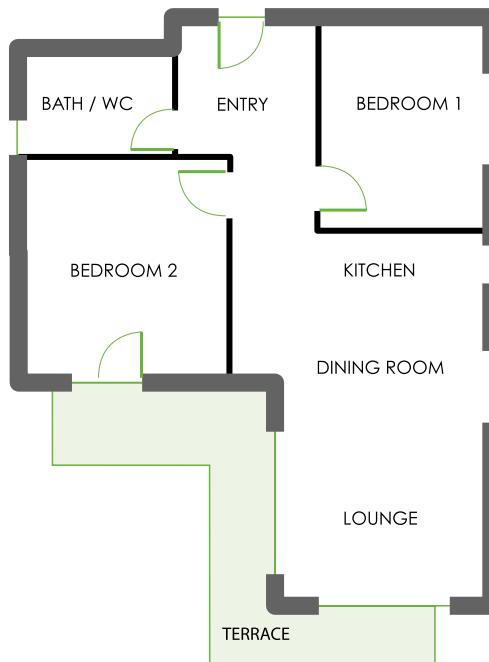

LOWER GROUND FLOOR

GROUND FLOOR

ACCOMMODATION

MAXIMUM GUESTS: 4
LIVING AREA: 85 m²
STAFF: ZSC Concierge Team

LOWER GROUND FLOOR

Spa and relaxation area shared with Chalet Ulysse
Laundry room
Ski Room

GROUND FLOOR

BEDROOM 1 - Twin or super-king size bedroom with fantastic mountain views shares bathroom with bedroom 2 with shower, sink and WC.

BEDROOM 2 - Twin or super-king size bedroom with Matterhorn views and a balcony. shares bathroom with bedroom 2 with shower, sink and WC.

FACILITIES

Sauna
Rainfall shower and relaxation area
Large Terrace
Fantastic Matterhorn views.
TV/DVD in living area and one bedroom
IPOD docking station
Washing facilities
Hairdryers

CREATURE COMFORTS

Personal bathrobes and slippers
Spa Range
'Josephines Homes' beautiful linen
Goose feather and down pillows and duvets

COMMUNICATIONS

Wireless Internet throughout the house