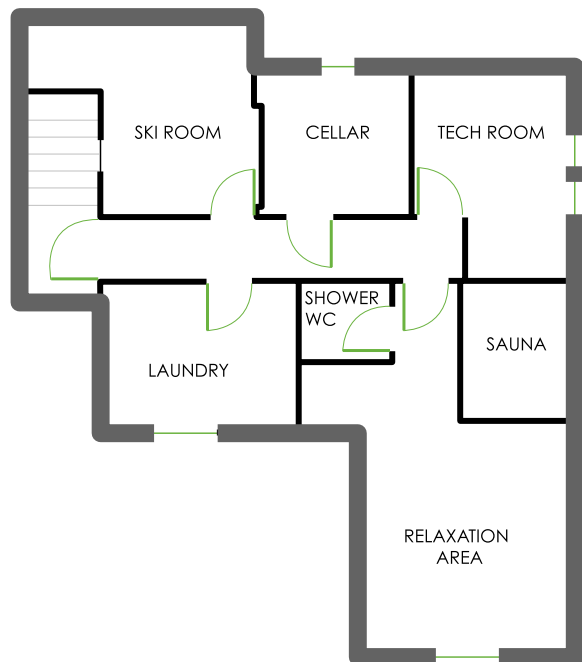

LOWER GROUND FLOOR

GROUND FLOOR

ACCOMMODATION

MAXIMUM GUESTS: 4
LIVING AREA: 85 m²
STAFF: ZSC Concierge Team

LOWER GROUND FLOOR

Spa and relaxation area shared with Chalet Ulysse
Laundry room
Ski Room

GROUND FLOOR

BEDROOM 1 - Twin or super-king size bedroom with fantastic mountain views shares bathroom with bedroom 2 with shower, sink and WC.

BEDROOM 2 - Twin or super-king size bedroom with Matterhorn views and a balcony. shares bathroom with bedroom 2 with shower, sink and WC.

INFANTS COTS

Possible in both bedrooms but most comfortable in bedroom 1.

ACCESS

Ski to within 150 metres of the chalet or stroll to the village in 10/15 minutes alternatively there are a few select restaurants, a small shop and a bar in the Winkelmatten area less than 2 minutes from the chalet.

FACILITIES

Sauna
Rainfall shower and relaxation area
Large Terrace
Fantastic Matterhorn views.
TV/DVD in living area and one bedroom
IPOD docking station
Washing facilities
Hairdryers

CREATURE COMFORTS

Personal bathrobes and slippers
Spa Range
'Josephines Homes' beautiful linen
Goose feather and down pillows and duvets